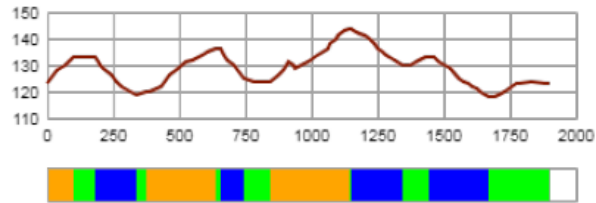

Haapajärvi maakuntaviesti 2 km

Course length:	1,902m	Height difference (HD):	26m	Lowest point:	118m
		Maximum climb (MC):	22m	Highest point:	144m
		Total climb (TC):	58m		

Haapajärvi maakuntaviesti 3 km

Course length:	2,900m	Height difference (HD):	40m	Lowest point:	118m
		Maximum climb (MC):	22m	Highest point:	158m
		Total climb (TC):	92m		